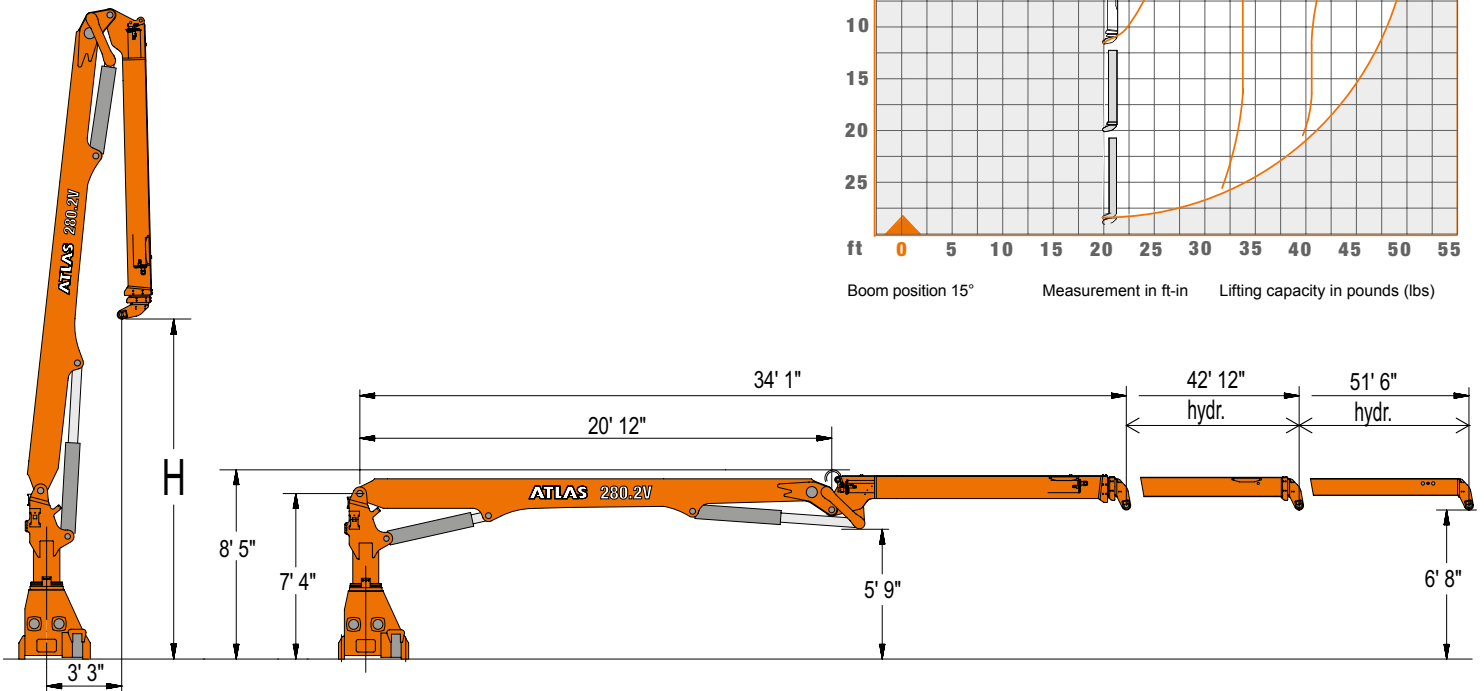

## LOADER CRANE AK 280.2V

MADE  
IN  
GERMANY

**ECONOMICAL,  
FLEXIBLE,  
STRONG**

**max: 8069 lbs**

**max: 51,51 ft**

**max: 3771 psi**

[WWW.ATLASGMBH.COM](http://WWW.ATLASGMBH.COM)

## Dimensions

AK 280.2V A16

280.2V		H1/B3					
Typ	lbs	ft/in	psi	gal/min	tonf ft	tonf ft	
A16	7385	14' 9"	3771	13.2	410°	15.4	87.27

Simple basic unit for loadhook work

**- AVAILABLE & COST EFFECTIVE -**